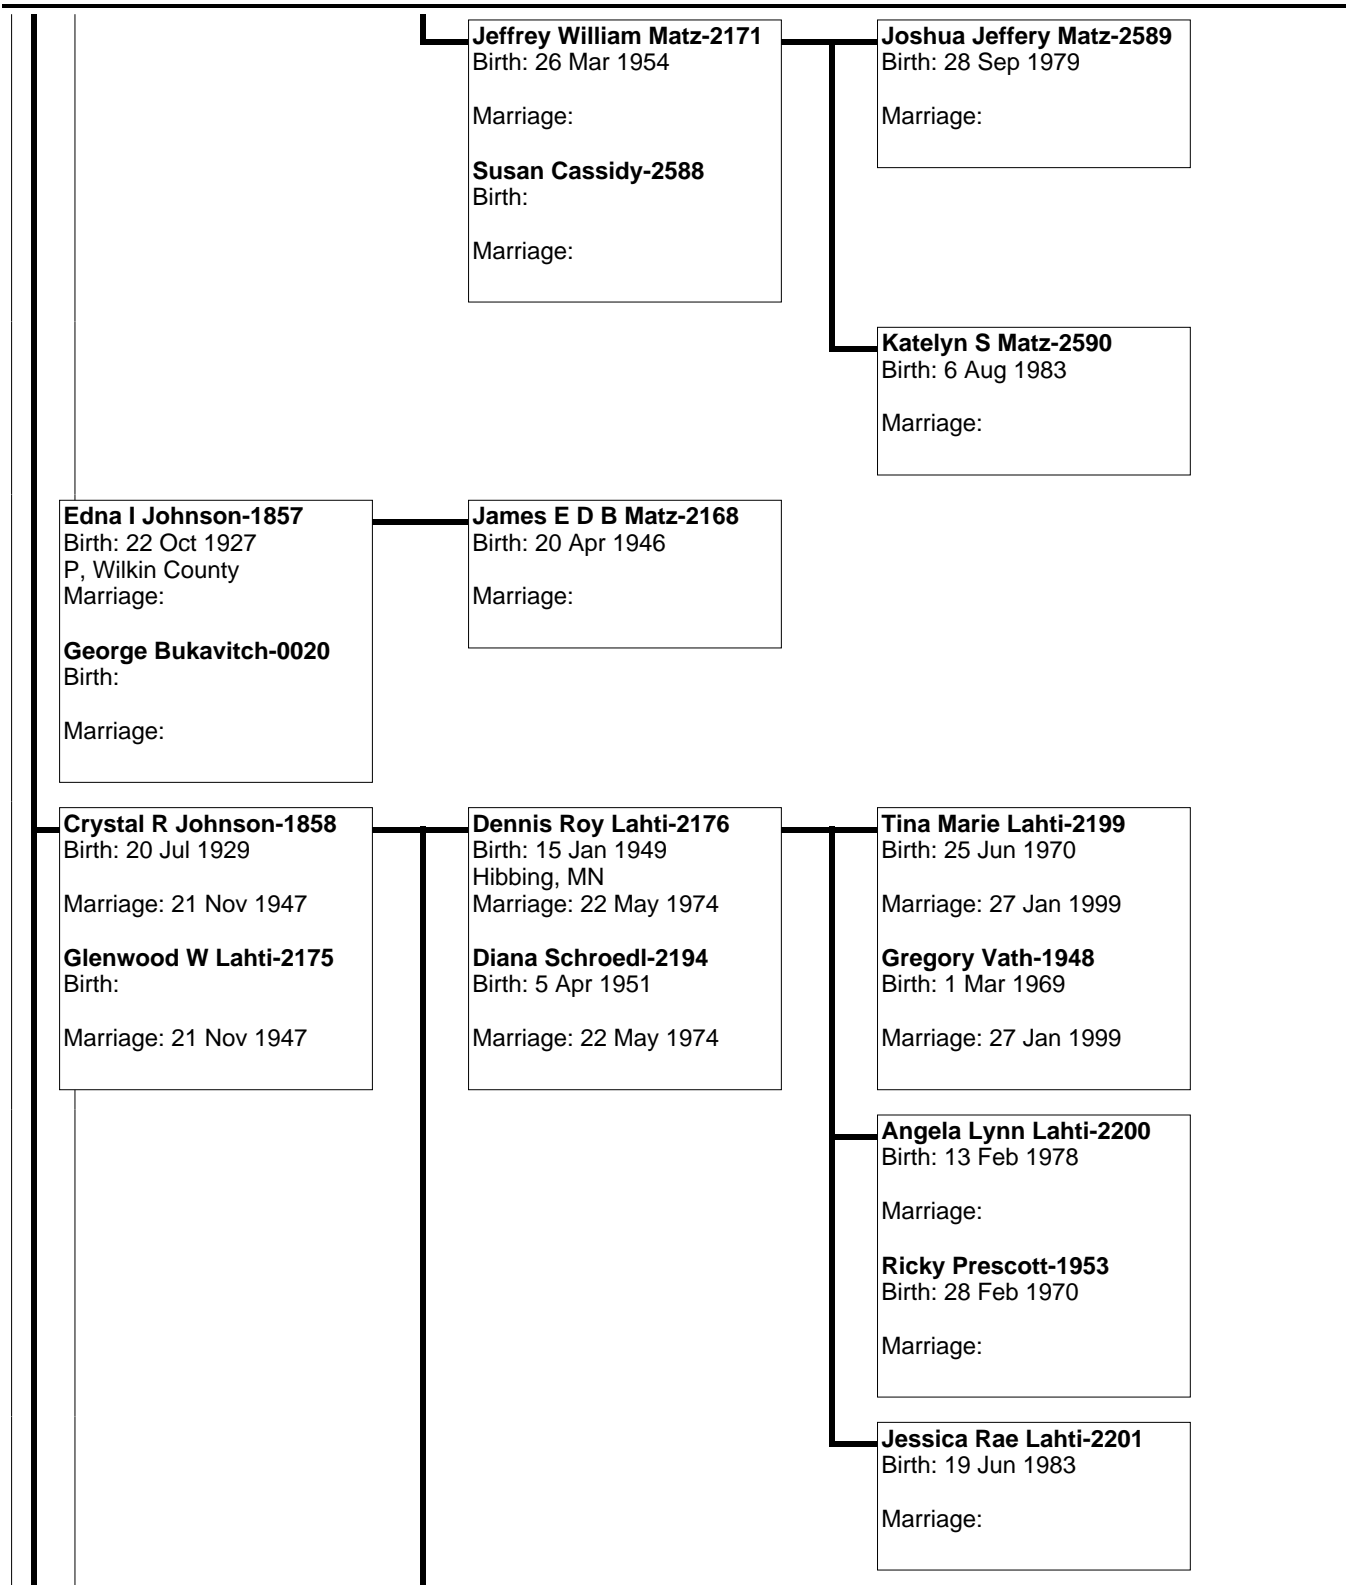

Descendant Tree Chart

Descendant Tree Chart

Terrance Lee Lahti-2177

Birth: 14 Feb 1951
Hibbing, MN
Marriage: 4 Sep 1971

Joyce Gabrialson-2202

Birth:
Marriage: 4 Sep 1971

Terrance Lee Lahti-2177

Birth: 14 Feb 1951
Hibbing, MN
Marriage: 29 Nov 1986