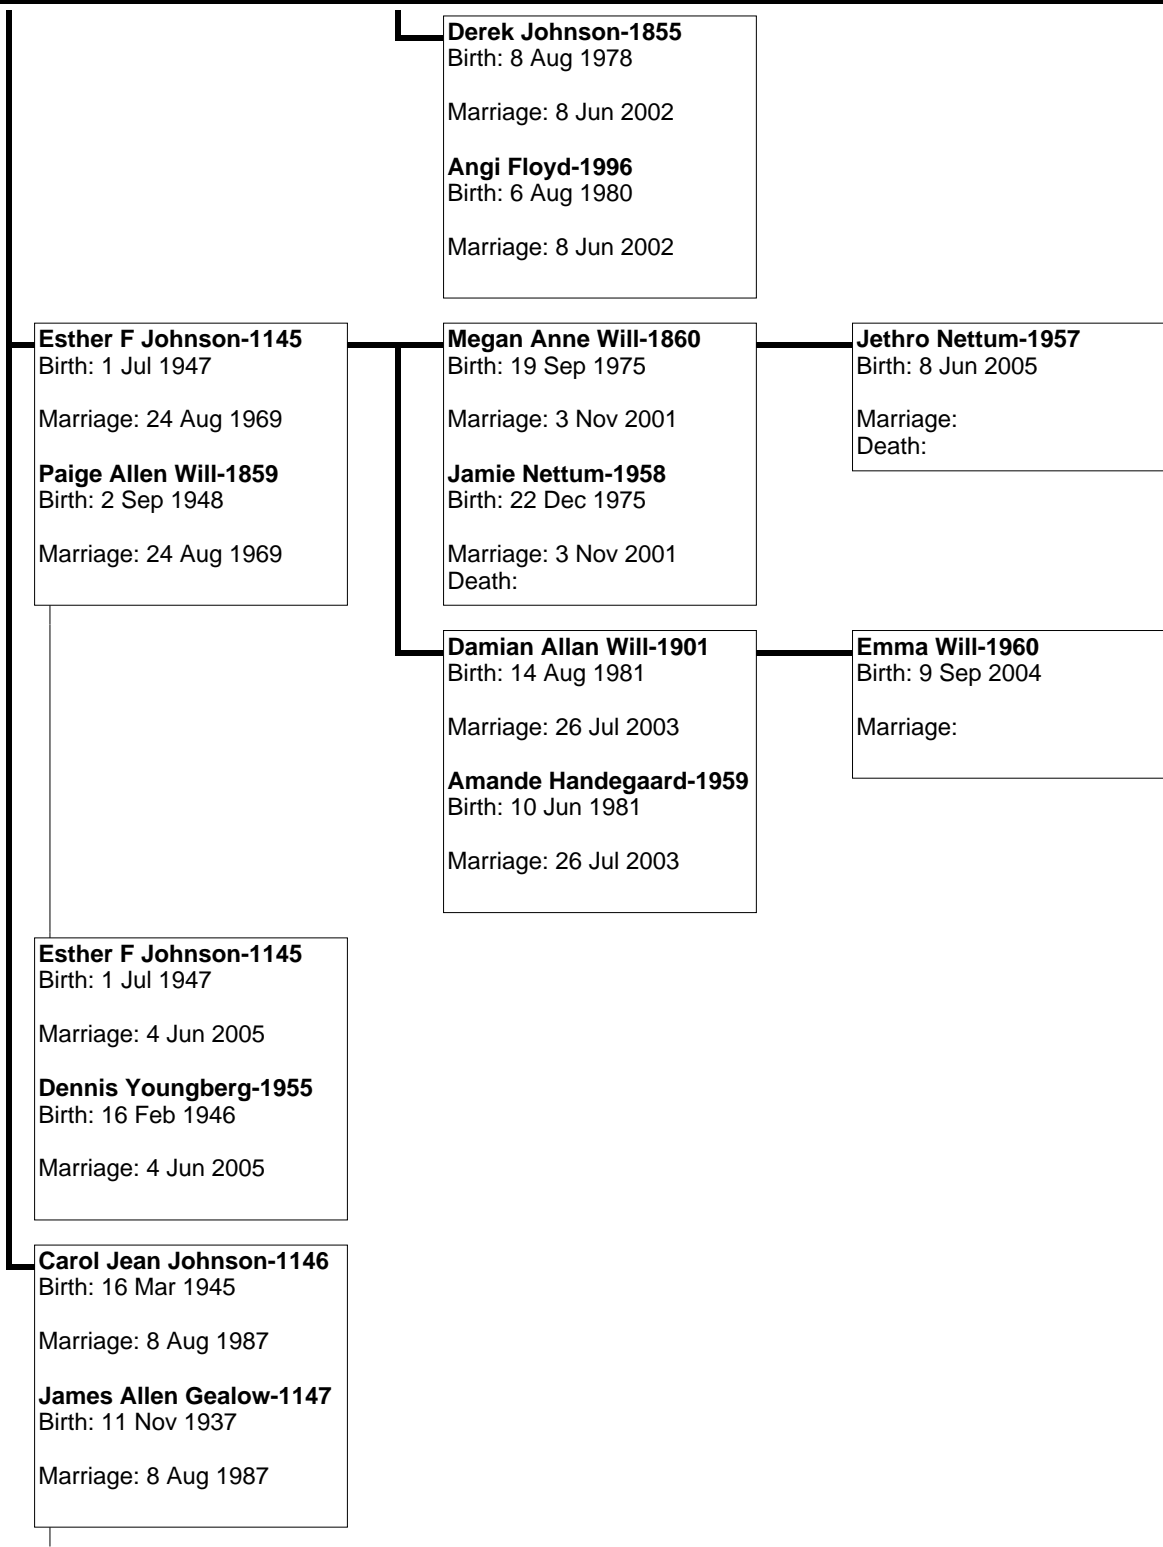

Patricia A M Crowley-0083

Birth:
Marriage: Aug 25, 1977

Douglas C Brown-0082

Birth: 28 Jun 1950
Pelican Rapids, MN
Marriage:

Patricia Cordes-1942

Birth: 29 Apr 1945
Marriage:

Descendant Tree Chart

Descendant Tree Chart

Descendant Tree Chart

Descendant Tree Chart

Descendant Tree Chart

Carol Jean Johnson-1146

Birth: 16 Mar 1945

Marriage: 7 Oct 1967

John Lunde-1148

Birth: