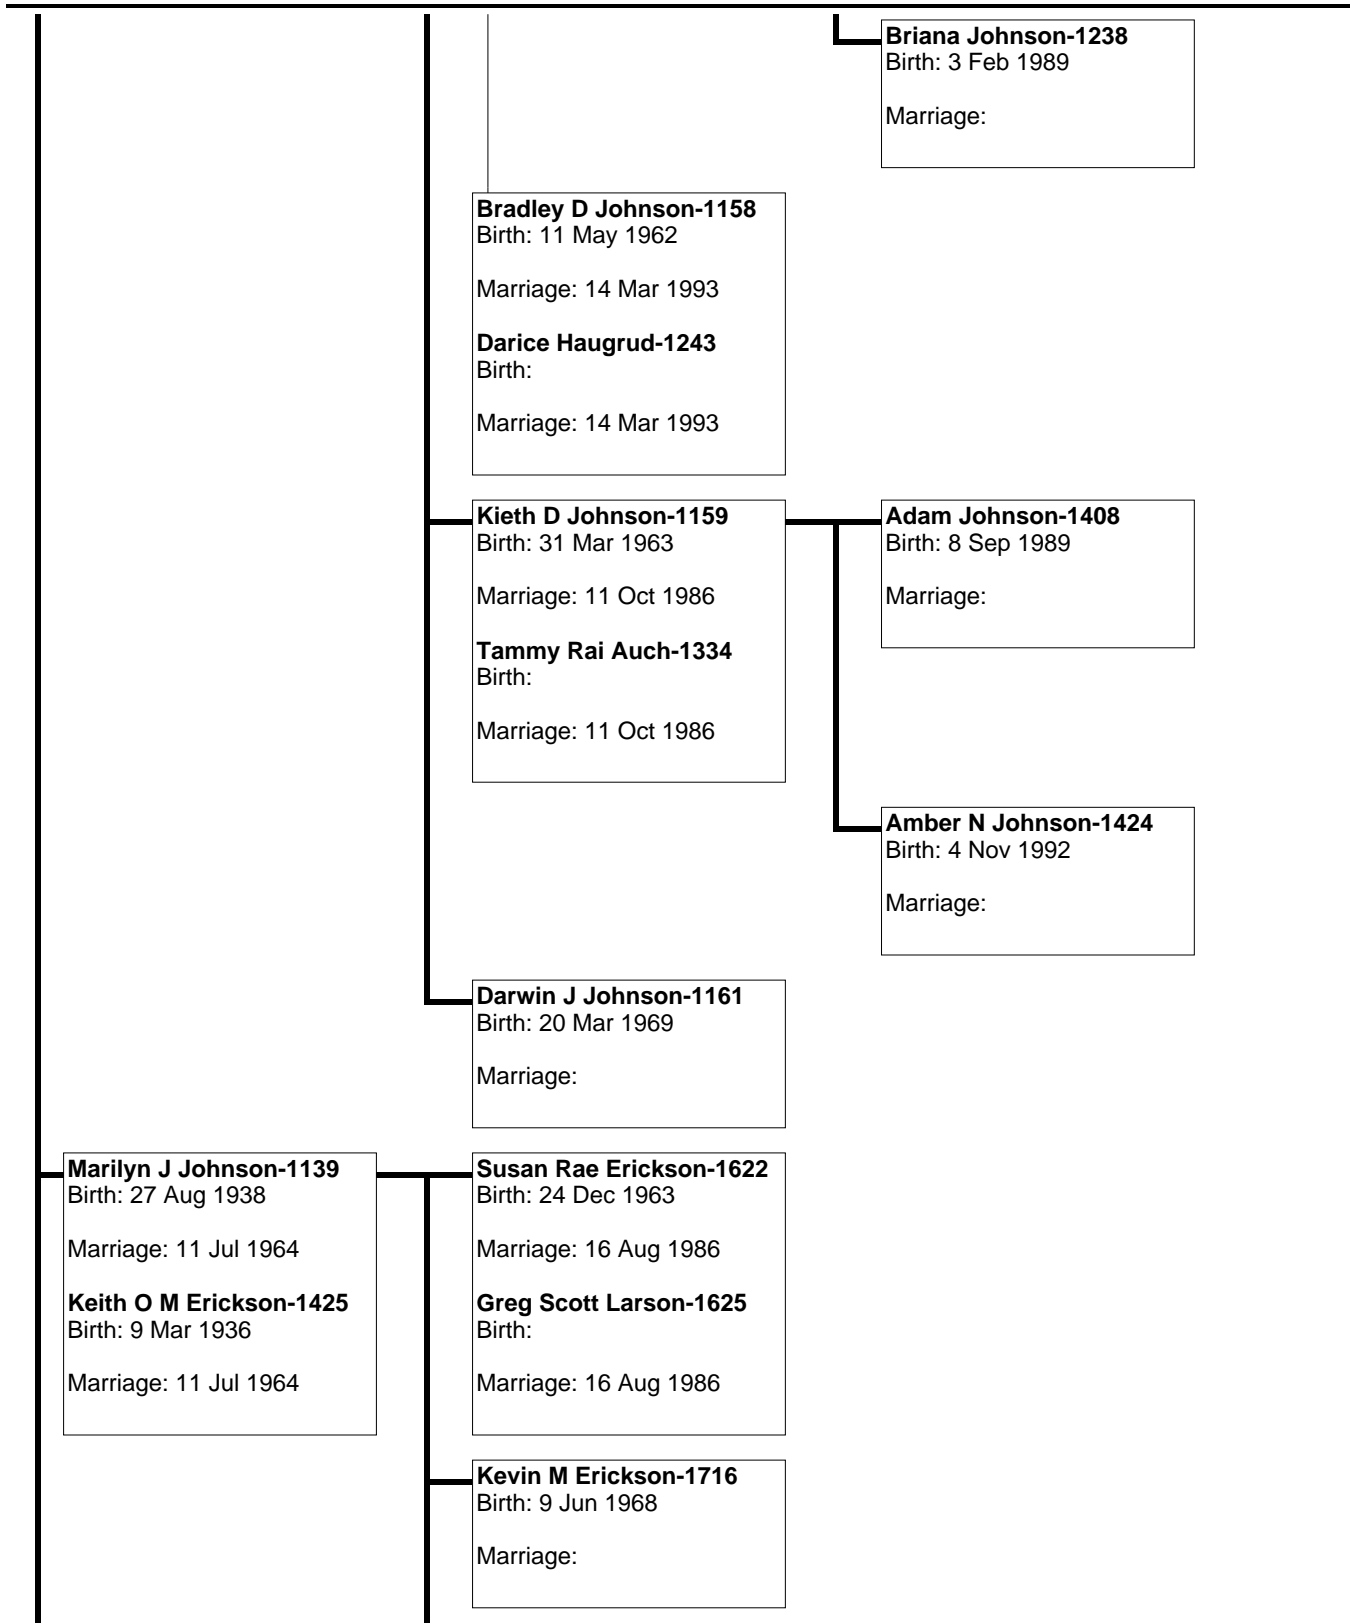

Patricia A M Crowley-0083

Birth:
Marriage: Aug 25, 1977

Douglas C Brown-0082

Birth: 28 Jun 1950
Pelican Rapids, MN
Marriage:

Patricia Cordes-1942

Birth: 29 Apr 1945
Marriage:

Descendant Tree Chart

Descendant Tree Chart

Descendant Tree Chart

Descendant Tree Chart

Descendant Tree Chart

Carol Jean Johnson-1146

Birth: 16 Mar 1945

Marriage: 7 Oct 1967

John Lunde-1148

Birth: