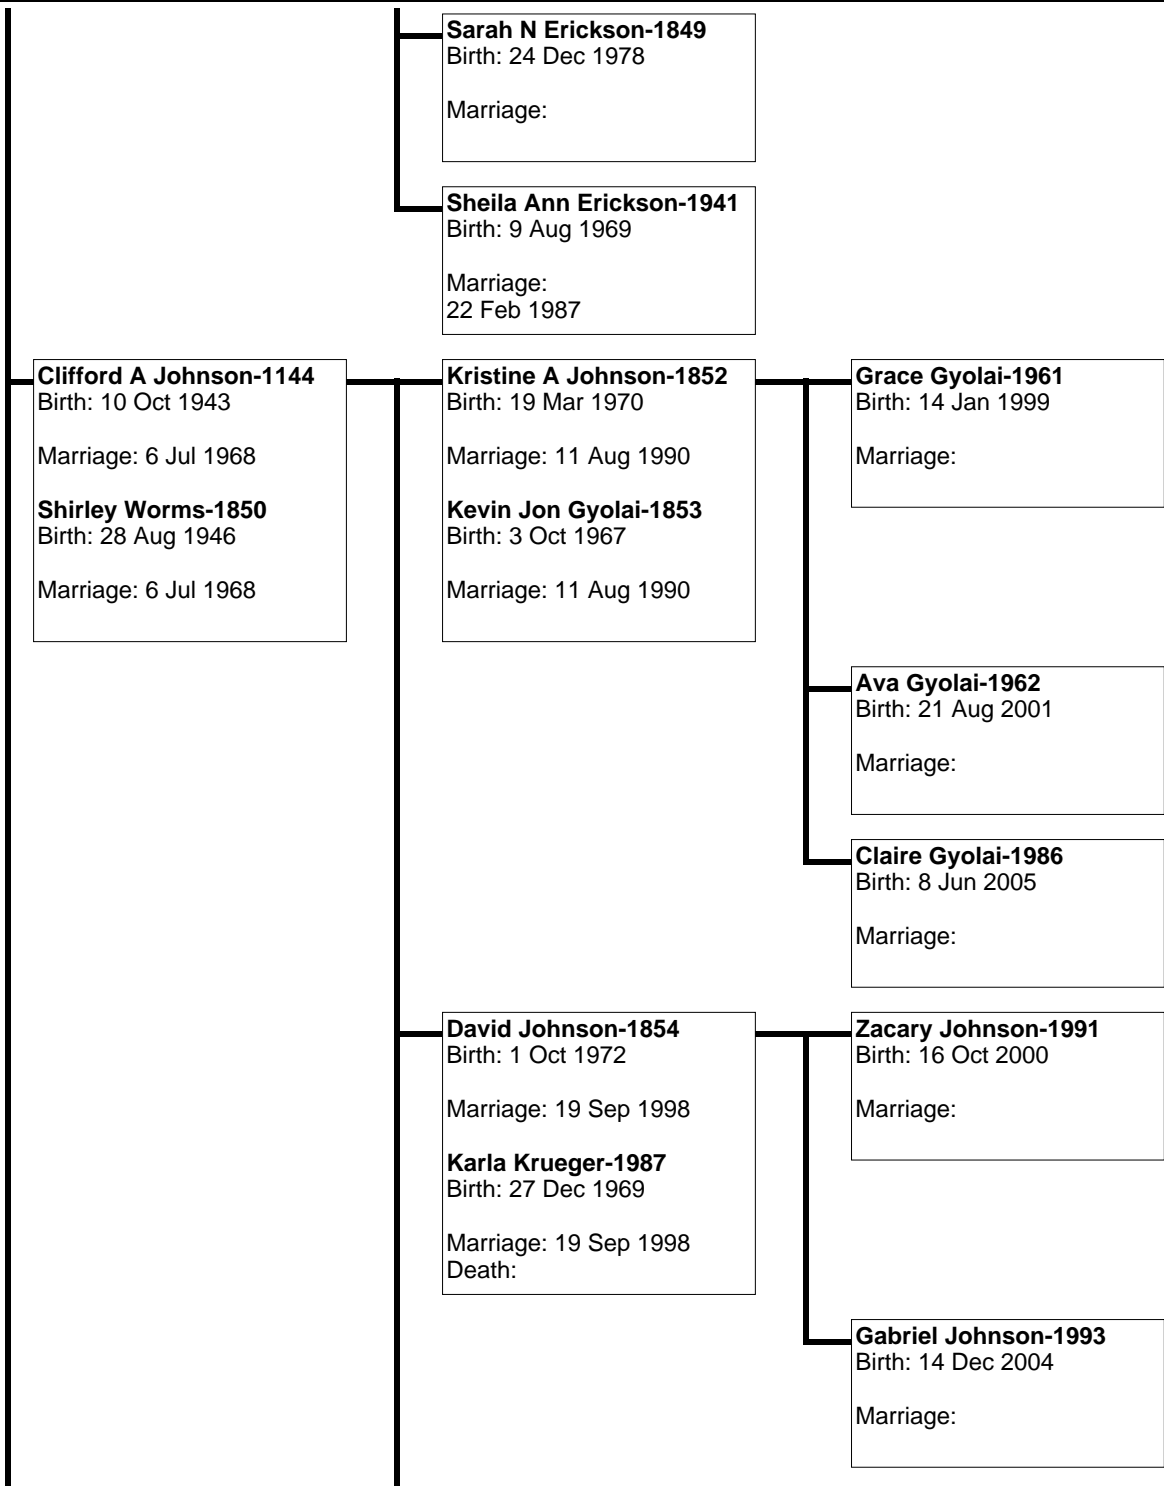

Descendant Tree Chart