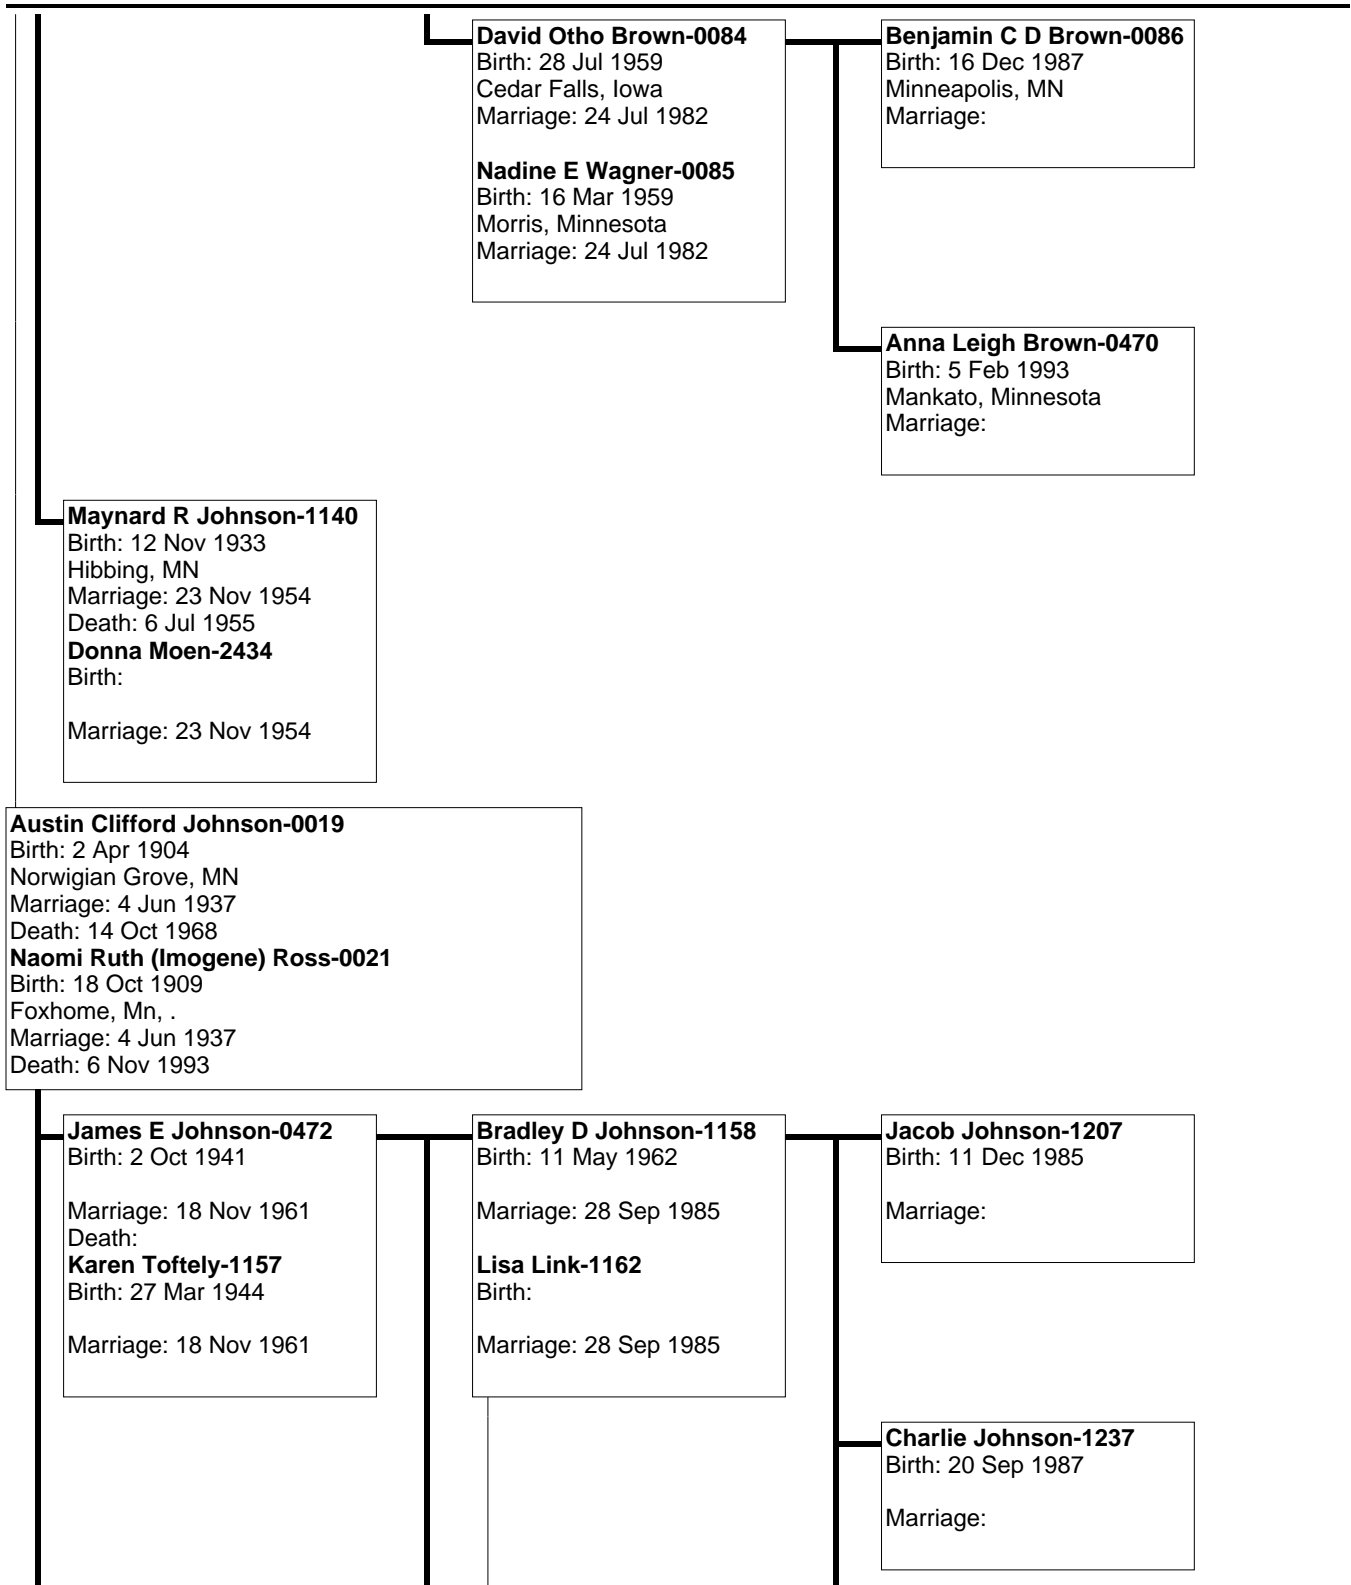

Patricia A M Crowley-0083

Birth:
Marriage: Aug 25, 1977

Douglas C Brown-0082

Birth: 28 Jun 1950
Pelican Rapids, MN
Marriage:

Patricia Cordes-1942

Birth: 29 Apr 1945
Marriage:

Descendant Tree Chart

Descendant Tree Chart

Descendant Tree Chart

Descendant Tree Chart

Descendant Tree Chart

Carol Jean Johnson-1146

Birth: 16 Mar 1945

Marriage: 7 Oct 1967

John Lunde-1148

Birth: