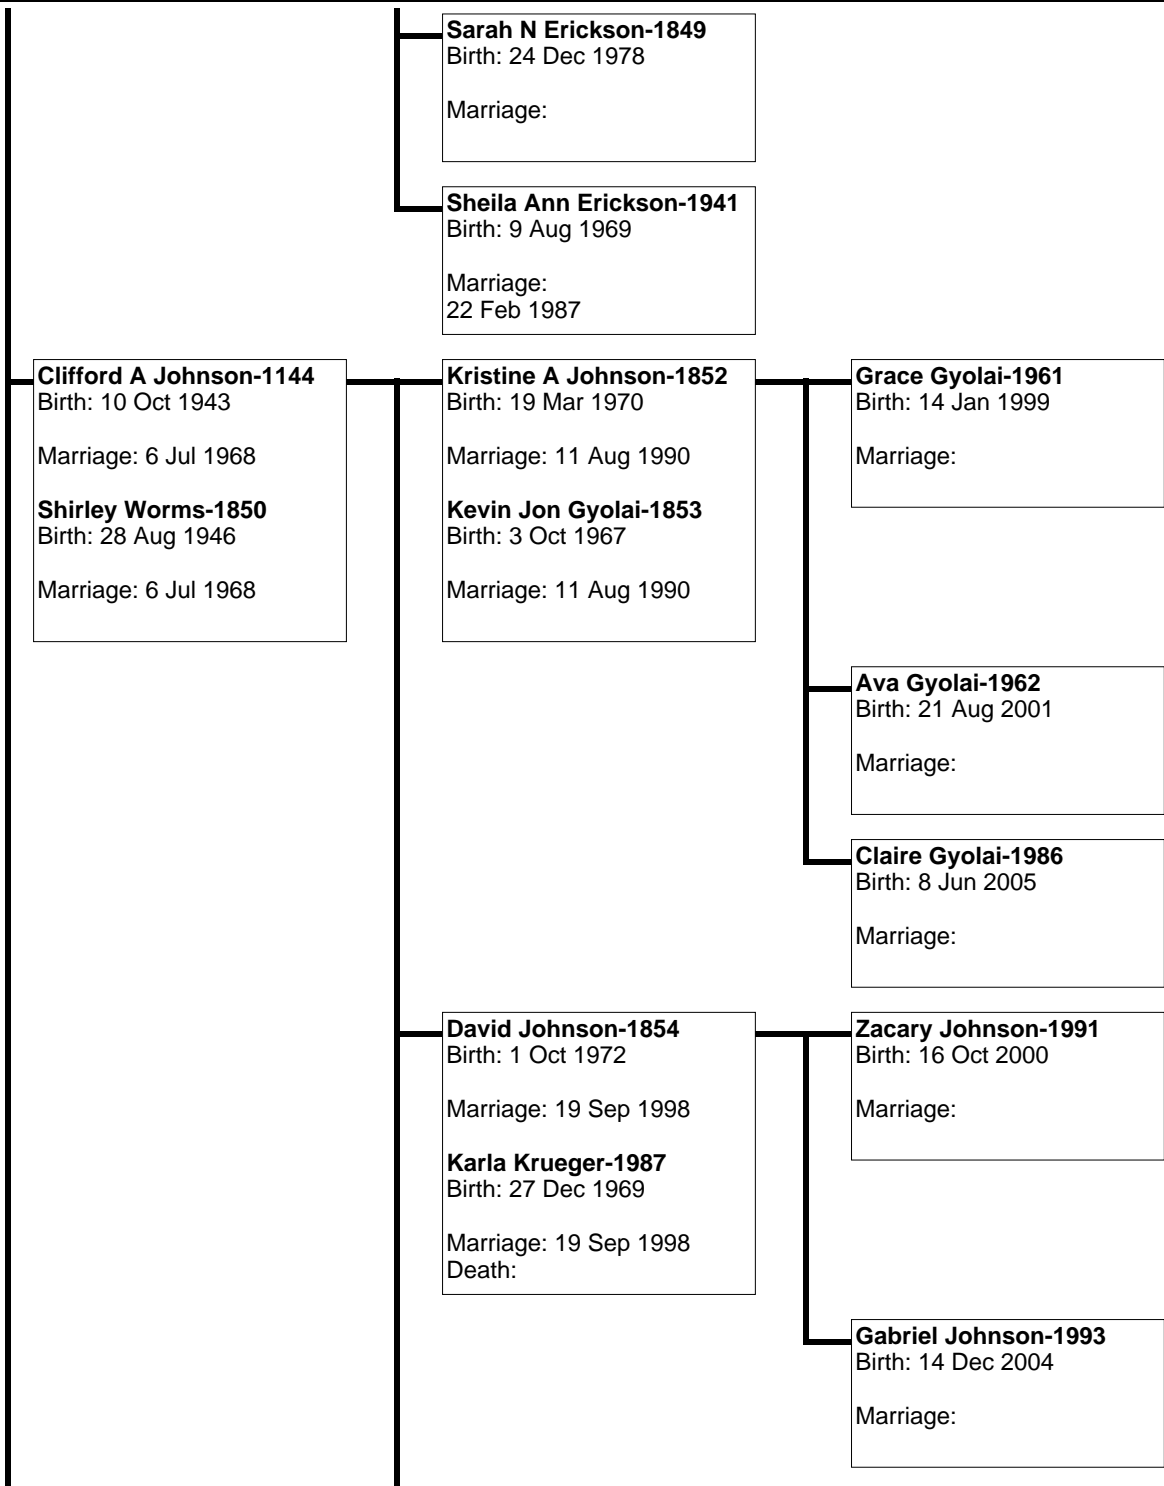

Patricia A M Crowley-0083

Birth:
Marriage: Aug 25, 1977

Douglas C Brown-0082

Birth: 28 Jun 1950
Pelican Rapids, MN
Marriage:

Patricia Cordes-1942

Birth: 29 Apr 1945
Marriage:

Descendant Tree Chart

Descendant Tree Chart

Descendant Tree Chart

Descendant Tree Chart

Descendant Tree Chart

Carol Jean Johnson-1146

Birth: 16 Mar 1945

Marriage: 7 Oct 1967

John Lunde-1148

Birth: